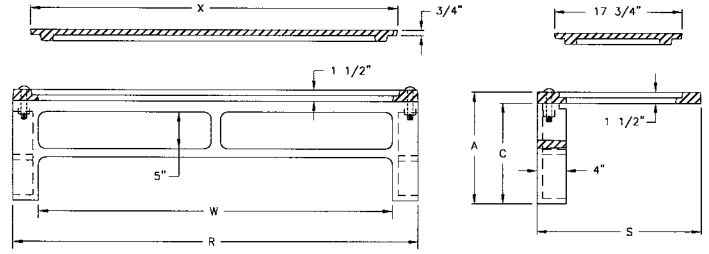

### V-4340 CURB INLET SERIES

Light duty (Non-traffic)

Illustrating V-4341

V-4340 Curb Inlet Series

Catalog Number	A Front Height	C Front Opening	R Frame Width	S Frame Depth	W Frame Clear Opening	X Cover Width	Y Cover Depth
V-4341	12	10 1/2	43	23 1/4	36	35 3/4	17 1/2
V-4342	13 1/2	12	55	22 1/2	48	49 3/4	17 3/4
V-4949	13 1/2	12	67	22 1/2	60	61 3/4	17 3/4

Note: All dimensions are in inches.

### V-4343-2 CURB INLET

Light duty (Non-traffic)  
Special lettered cover  
"DUMP NO WASTE!" lettering