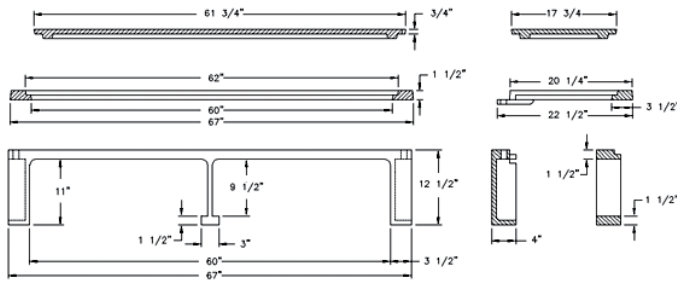

### V-4340 CURB INLET SERIES

Light duty (Non-traffic)

Illustrating V-4341

V-4340 Curb Inlet Series

Catalog Number	A Front Height	C Front Opening	R Frame Width	S Frame Depth	W Frame Clear Opening	X Cover Width	Y Cover Depth
V-4341	12	10 1/2	43	23 1/4	36	35 3/4	17 1/2
V-4342	13 1/2	12	55	22 1/2	48	49 3/4	17 3/4
V-4949	13 1/2	12	67	22 1/2	60	61 3/4	17 3/4

Note: All dimensions are in inches.

### V-4343-2 CURB INLET

Light duty (Non-traffic)  
Special lettered cover  
"DUMP NO WASTE!" lettering