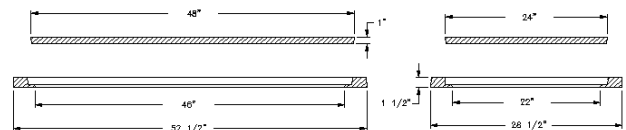

V-4350 CURB INLET

Light Duty (Non-traffic)

Options
Special lettered covers